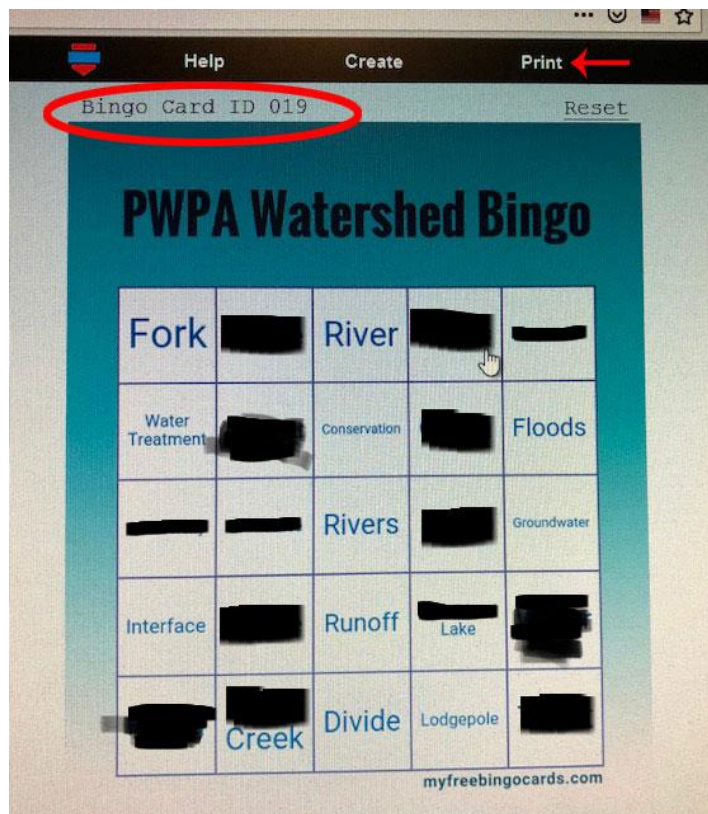

PWPA Watershed Bingo 2020 AGM Version

PRIZES!!! FUN!! SHOW OFF YOUR SMARTS!!! IMPRESS YOUR FRIENDS, BAFFLE YOUR NEIGHBOURS – IT'S BINGO TIME

This is on-line virtual bingo – a first for PWPA!

You can play Watershed Bingo on the **screen of your computer** or ipad, OR click the **PRINT** button on the top right side of the page (see the photo below) – to print your beautiful customized PWPA Watershed Bingo card on your own printer.

If you're playing on your computer, just use your mouse to click on the square to mark it, or tap if you're using a tablet. Or **grab you dabbers and daubers**, and **PRINT** your card, and play the cool old fashioned way – the way it should be played!

IMPORTANT: Note the Bingo Card ID in the top left corner. This is your unique ID and is needed to verify if you are the WINNER!!!!

PWPA Communications chair Alex Morrison will be calling the game and you can see the calls as they come up, live on your screen.

Get your free PWPA Watershed bingo card here:

Virtual Link: <https://mfbc.us/m/r9ssge>

If you have problems, please email alex at peachlandwpa@gmail.com or call 204-955-1839